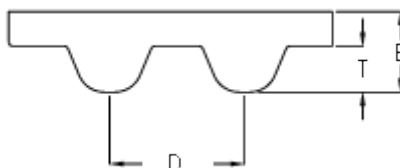

Data Sheet

Article number: 602932750513

Description: Gates timing belt POWERGRIP®
GTX 2600 8MX 30

Measures

D (Pitch)	= 8
Height B mm	= 5.6
Height T mm	= 3.4
Length	= 2600
Number of teeth	= 325
Type	= 2600 8MX 30
Width	= 30